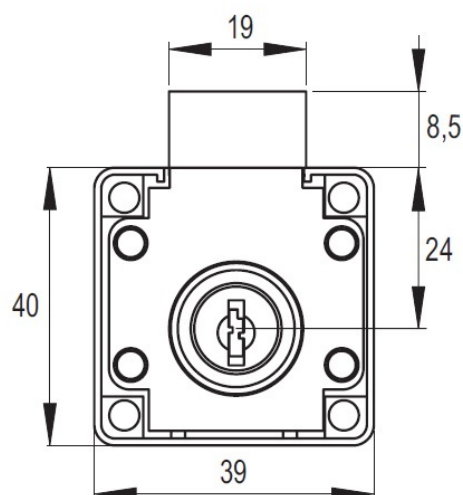

PRODUCT SHEET

Description:

Rim Lock 850, $\varnothing 19 \times 21$ mm, CPL - Zamak, HCK CPH, 80 KD

Item number:

14.01.056-0

Units	Box	Carton	HS Code	Barcode
Pcs.	12	120	8301300000	
				5704866403856

SISO A/S