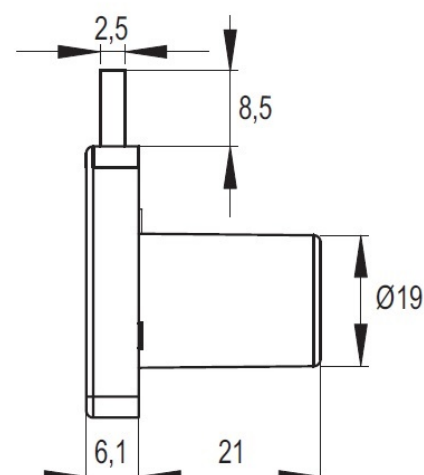

PRODUCT SHEET

Description:

Rim Lock 850, $\varnothing 19 \times 21$ mm, CPL - Zamak, HCK CPH, 80 KD

Item number:

14.01.056-0

Units	Box	Carton	HS Code	Barcode
Pcs.	12	120	8301300000	
				5704866403856

SISO A/S